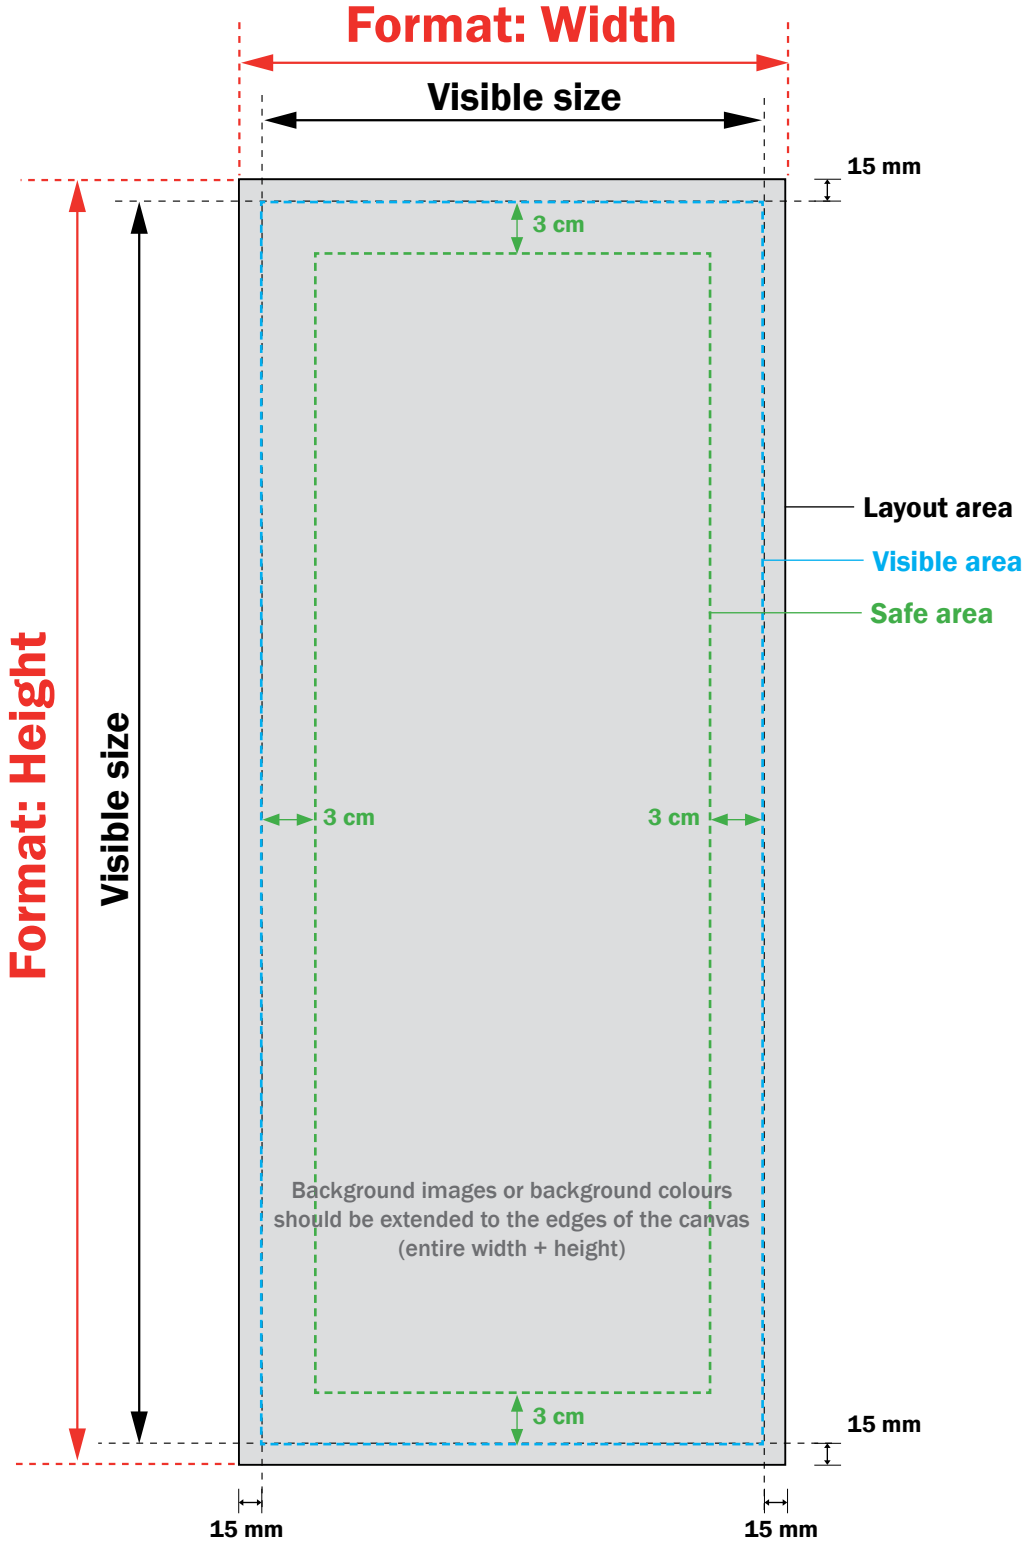

# Fabric Frame | LED Freestanding Frame 60 mm single-sided

Specifications for submittal of print:	
Format size:	88 x 203 cm
Visible size:	85 x 200 cm
Numbers of print	1 x

- Print document / file:**
- PDF (printing quality)
  - Transfer text in letter outlines
  - Without cutting indications, scale 1:1 or 1:10